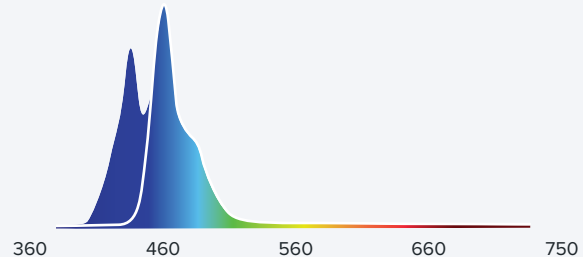

Sized Your Way

Blade Grow, Glow and Freshwater are available in 7 sizes. Whatever the length of your tank, you can get a blade sized perfectly for yours.

12.1 in.
30.73 cm

21.1 in.
53.59 cm

30.1 in.
76.45 cm