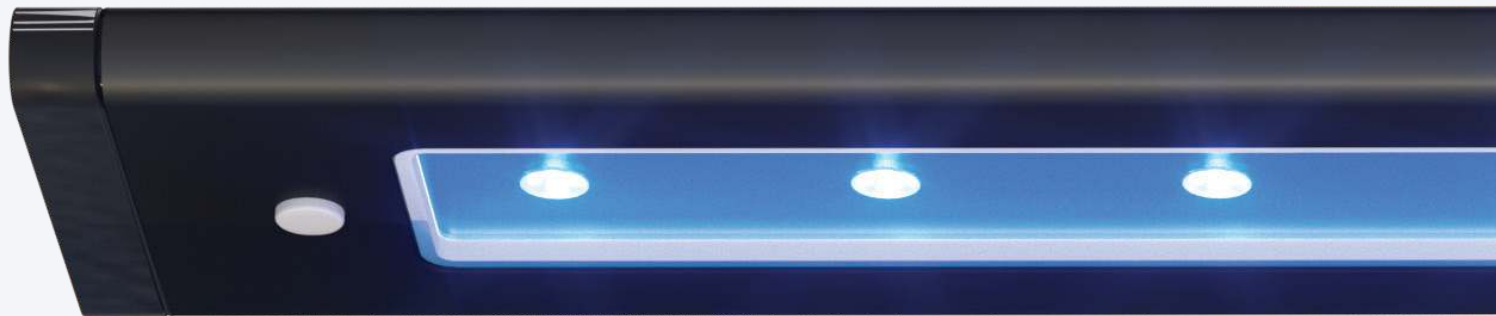

 **BLADE**

Light *your way.*

Blade™ Coral Grow

LEDs Per Cluster: 6 Cool White 12 Royal Blue 6 Blue

Technical Specifications

Power Consumption	20-140W at full power (model dependant)
Universal Input Range	100 to 240VAC / 50-60Hz
Cable Length	9.8ft. (3m)
Water Resistance	IP66 rated
PSU Regulatory Compliance	UL, CE & RoHS

Coral Grow Spectrum

Baseline Spectrum | All 100%

Coral Growth

A powerful and balanced growth spectrum to light your aquarium. Use it alone or supplement your existing lights, Blade Grow will deliver impressive results.

Blade™ Coral Glow

LEDs Per Cluster: **6** 430nm UV **12** Royal Blue **3** 415nm UV **3** 405nm UV

Technical Specifications

Power Consumption	20-140W at full power (model dependant)
Universal Input Range	100 to 240VAC / 50-60Hz
Cable Length	9.8ft. (3m)
Water Resistance	IP66 rated
PSU Regulatory Compliance	UL, CE & RoHS