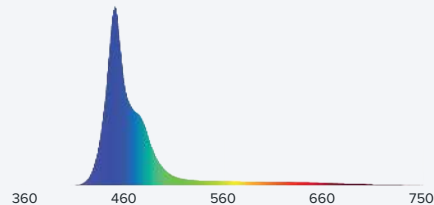

Coral Grow Spectrum

Baseline Spectrum | All 100%

Coral Growth

A powerful and balanced growth spectrum to light your aquarium. Use it alone or supplement your existing lights, Blade Grow will deliver impressive results.

Available in:

121 in.
30.73 cm.

20w

211 in.
53.59 cm.

40w

301 in.
76.45 cm.

60w

391 in.
99.31 cm.

80w

481 in.
122.17 cm.

100w

571 in.
145.03 cm.

120w

66.1 in.
16.789 cm.

140w

More Info