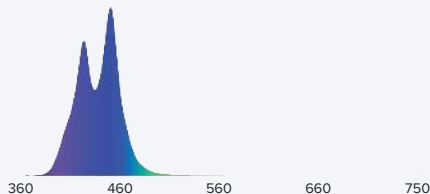

Coral Glow Spectrum

Baseline Spectrum | All 100%

Coral Fluorescence

Take your tank to the next level by adding a Blade Glow to your Blade lighting, or supplement your existing lighting to pop your coral's fluorescence like never before.

Available in:

12.1 in.
30.73 cm.
20w

21.1 in.
53.59 cm.
40w

30.1 in.
76.45 cm.
60w

39.1 in.
99.31 cm.
80w

48.1 in.
122.17 cm.
100w

57.1 in.
145.03 cm.
120w

66.1 in.
167.89 cm.
140w

More Info