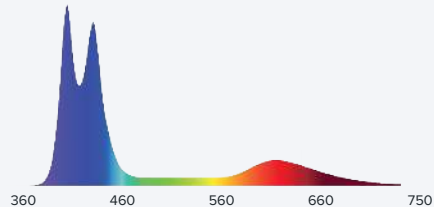

Refugium Spectrum

Baseline Spectrum | All 100%

Healthy Refugium

Blade Refugium grows macro algae fast with a proven horticulture spectrum. Healthy algae growing in your refugium will help your aquarium water sparkle and shine.

Available in:

12.1 in.
30.73 cm.
20w

More Info