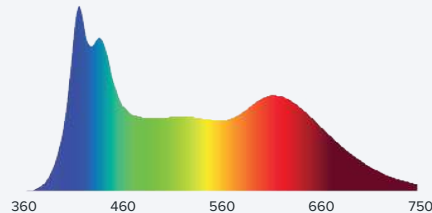

Freshwater Spectrum

Baseline Spectrum | All 100%

Tropical Perfection

An elegant and adjustable lighting balance that is as delicate as it is powerful. The Blade Freshwater provides the spectrum your plants crave and the look that stuns aquarium viewers.

Available in:

12.1 in.
30.73 cm.

20w

21.1 in.
53.59 cm.

40w

30.1 in.
76.45 cm.

60w

39.1 in.
99.31 cm.

80w

48.1 in.
122.17 cm.

100w

57.1 in.
145.03 cm.

120w

66.1 in.
167.89 cm.

140w

more info